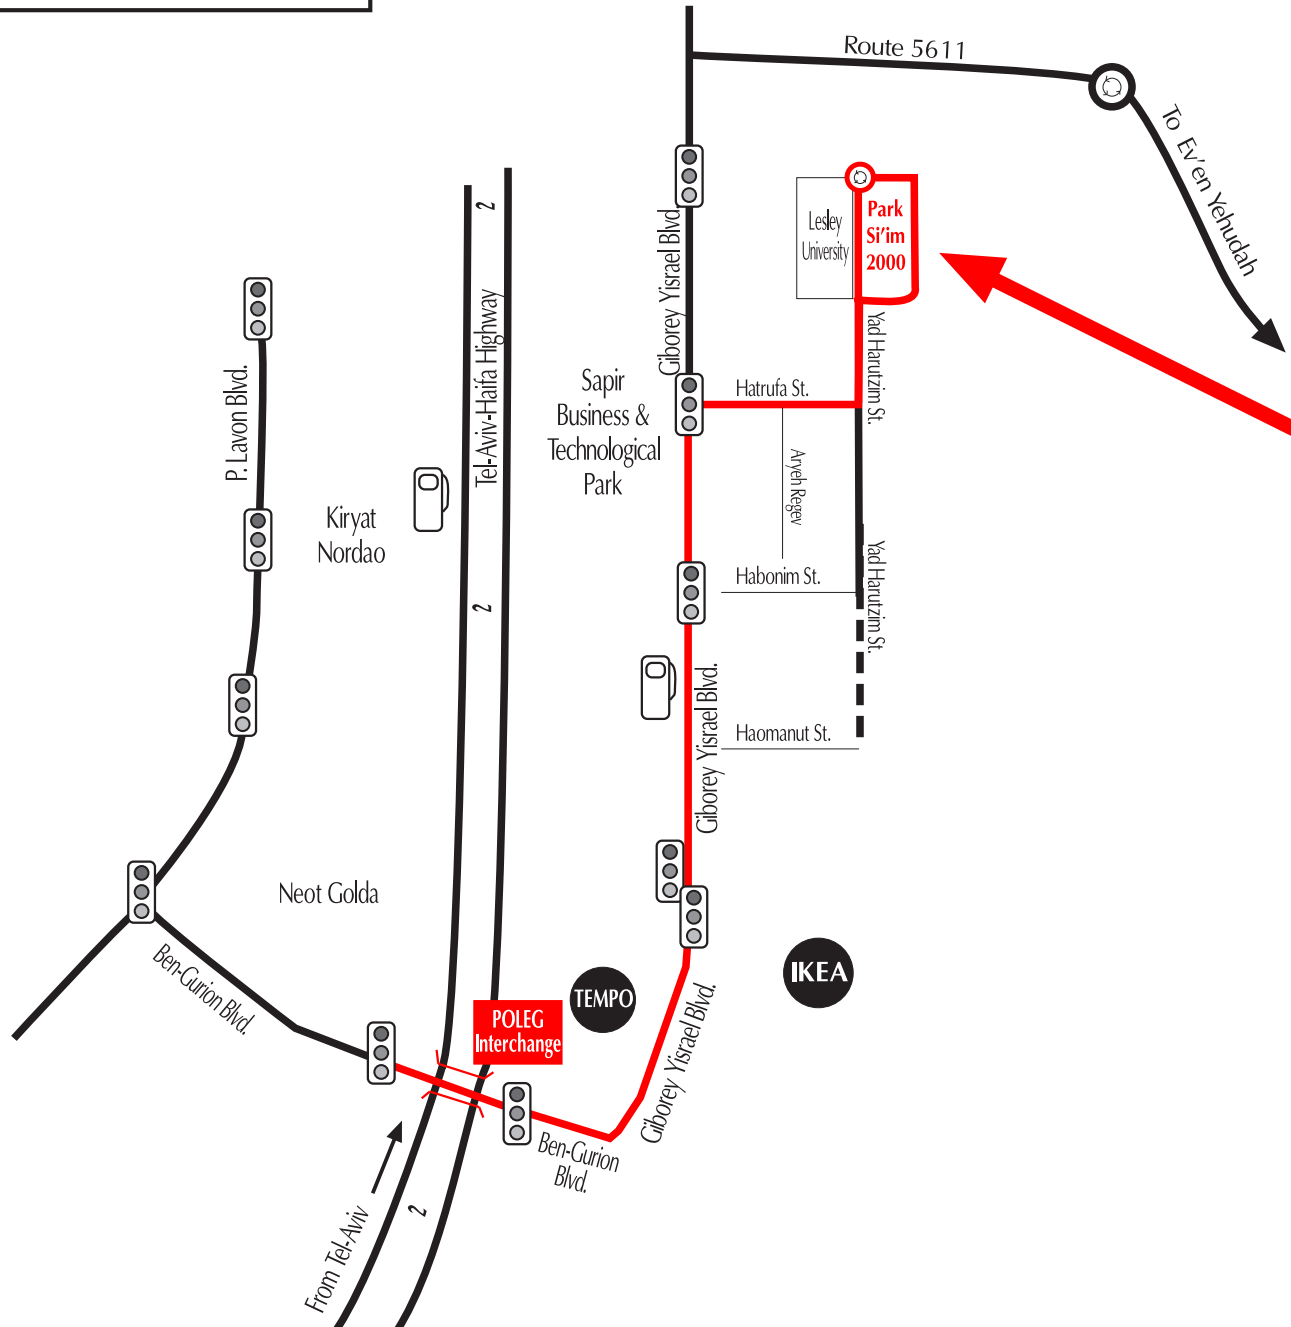

TEL: 02-5893980

**RAFA LABORATORIES LTD.**  
**WAREHOUSE**  
Building #8  
Yad Harutzim St.  
Park Si'im 2000  
Industrial Area  
South Netanya